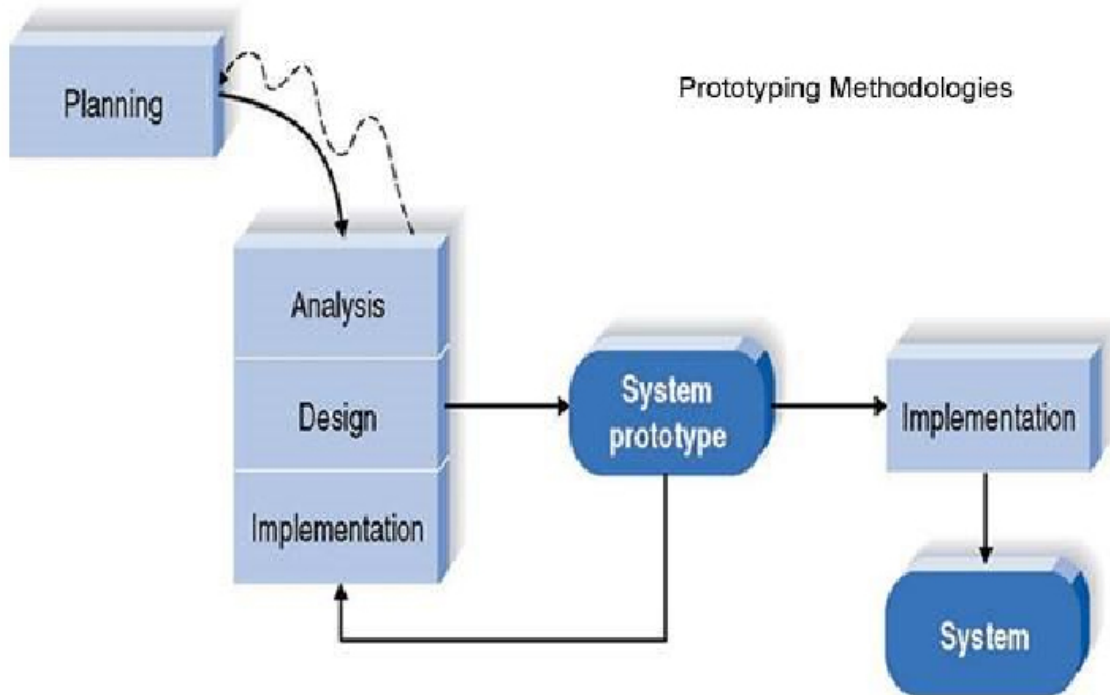

Download

[Concurrent Model In Software Engineering](#)

[Concurrent Model In Software Engineering](#)

Download

e performing tasks concurrently), which is sometimes called simultaneous engineering or integrated product development (IPD) using an integrated product team approach.. Concurrent engineering (CE) is a work methodology emphasizing the parallelisation of tasks (i.

1. [concurrent model software engineering](#)
2. [concurrent model in software engineering geeksforgeeks](#)
3. [advantages and disadvantages of concurrent model in software engineering](#)

It refers to an approach used in product development in which functions of design engineering, manufacturing engineering, and other functions are integrated to reduce the time required to bring a new product to market.