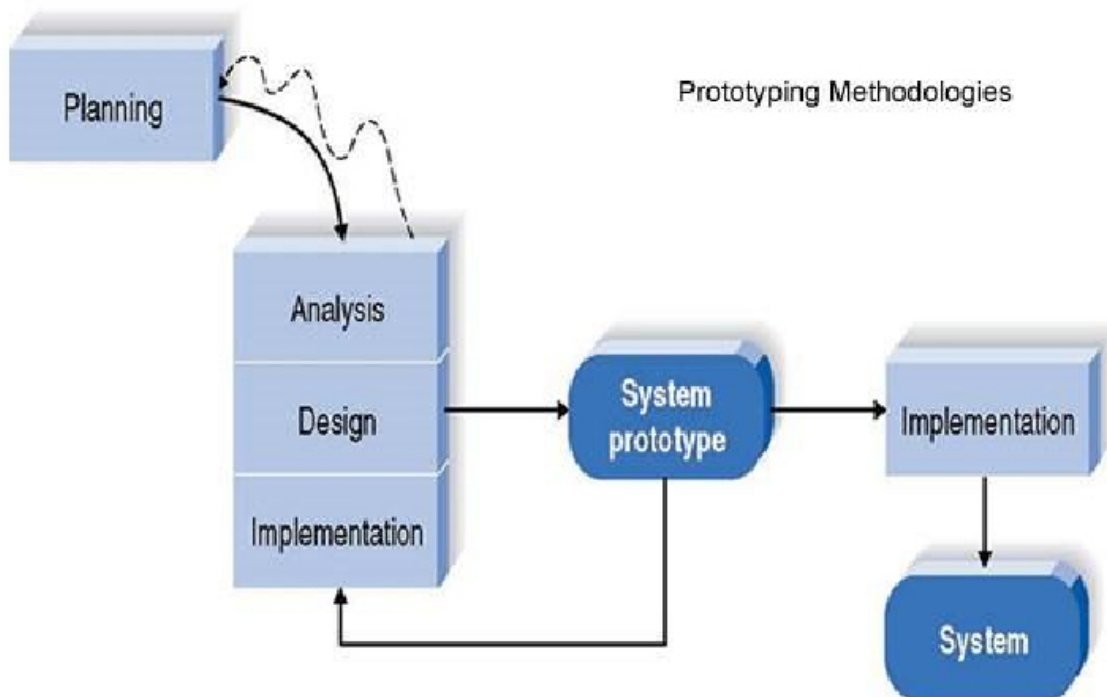

---

e performing tasks concurrently), which is sometimes called simultaneous engineering or integrated product development (IPD) using an integrated product team approach.. Concurrent engineering (CE) is a work methodology emphasizing the parallelisation of tasks (i.

1. [concurrent model software engineering](#)
2. [concurrent model in software engineering geeksforgeeks](#)
3. [advantages and disadvantages of concurrent model in software engineering](#)

It refers to an approach used in product development in which functions of design engineering, manufacturing engineering, and other functions are integrated to reduce the time required to bring a new product to market.

concurrent model software engineering

concurrent model software engineering, concurrent development model in software engineering, concurrent model in software engineering geeksforgeeks, concurrent development model in software engineering ppt, advantages and disadvantages of concurrent model in software engineering, concurrent process model in software engineering advantages and disadvantages, concurrent development model in software engineering pdf, concurrent model in software engineering ppt, concurrent development model software engineering [Download free microsoft word convert to 2003](#)

[Download free youtube converter mac os x](#)

[Download Sims 1 For Mac Free](#)

concurrent model in software engineering geeksforgeeks

1. [Download Bunyi Sirine Ambulance](#)
   [Download Lagu Ayah Dengarkanlah Aku Ingin Berjumpa Walaupun](#)